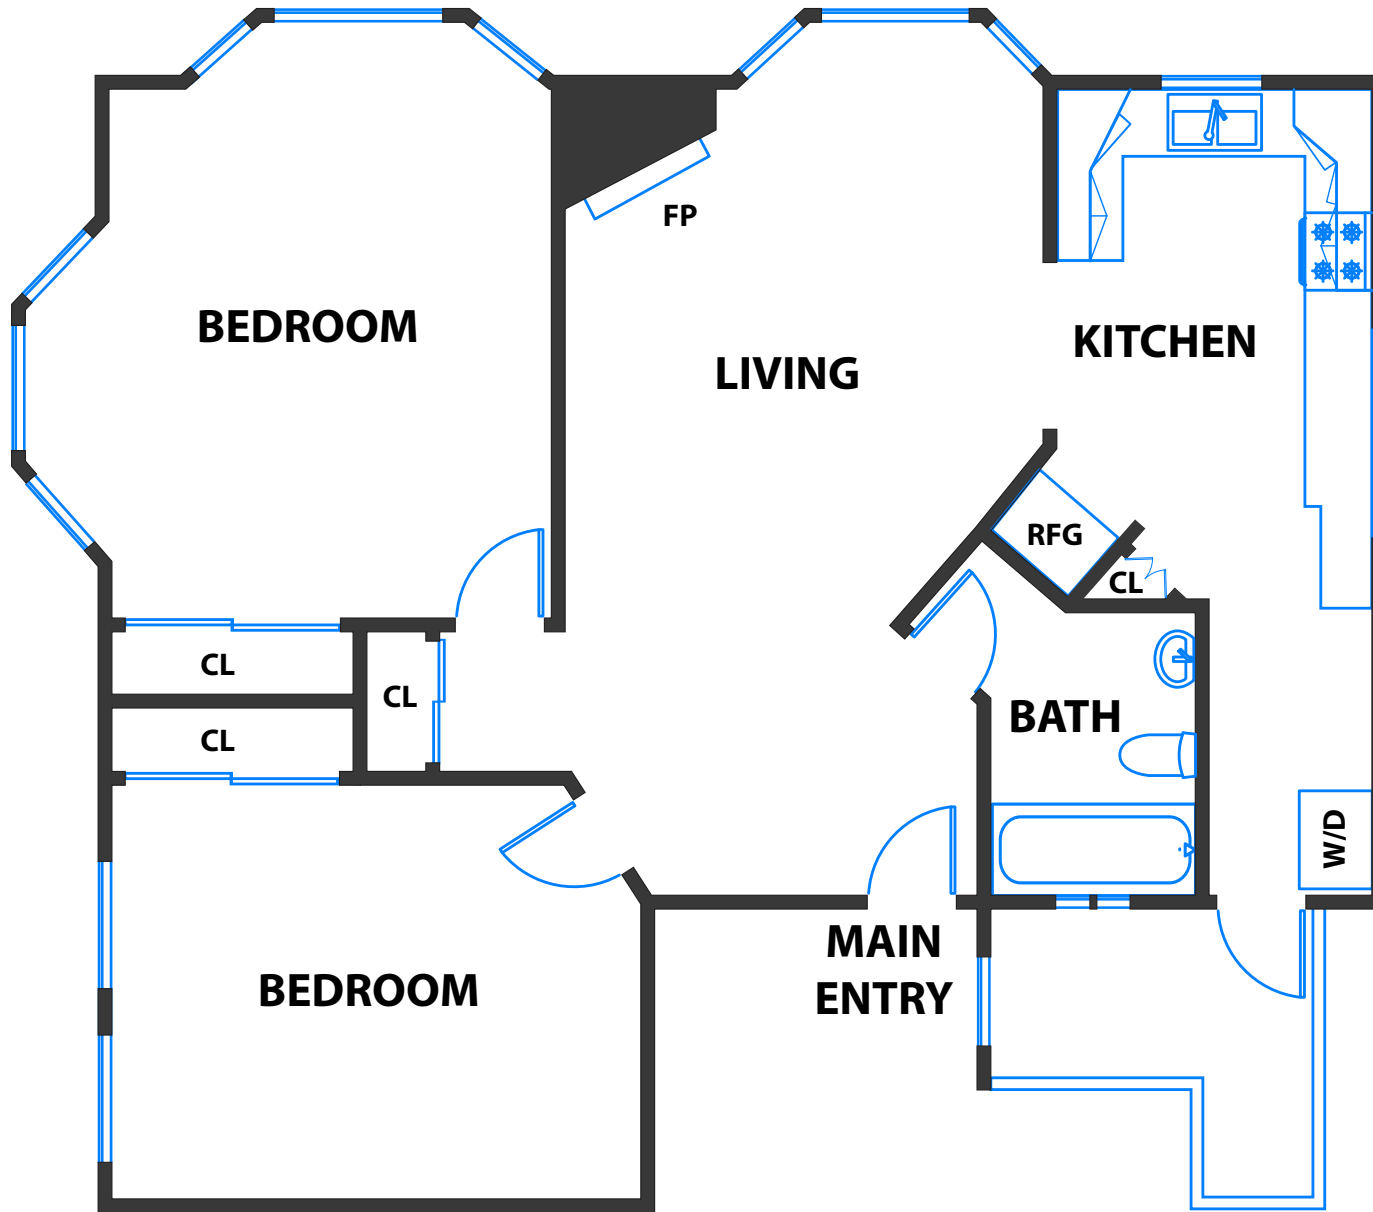

# 1701 GROVE STREET, #5, SAN FRANCISCO

## MAIN LEVEL